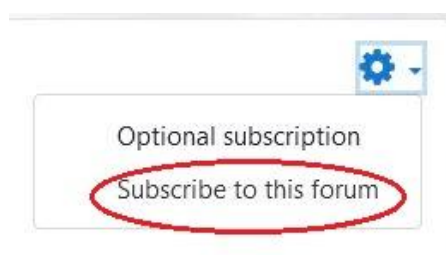

Click **subscribe to this forum** to receive all information posted on this forum to your email.