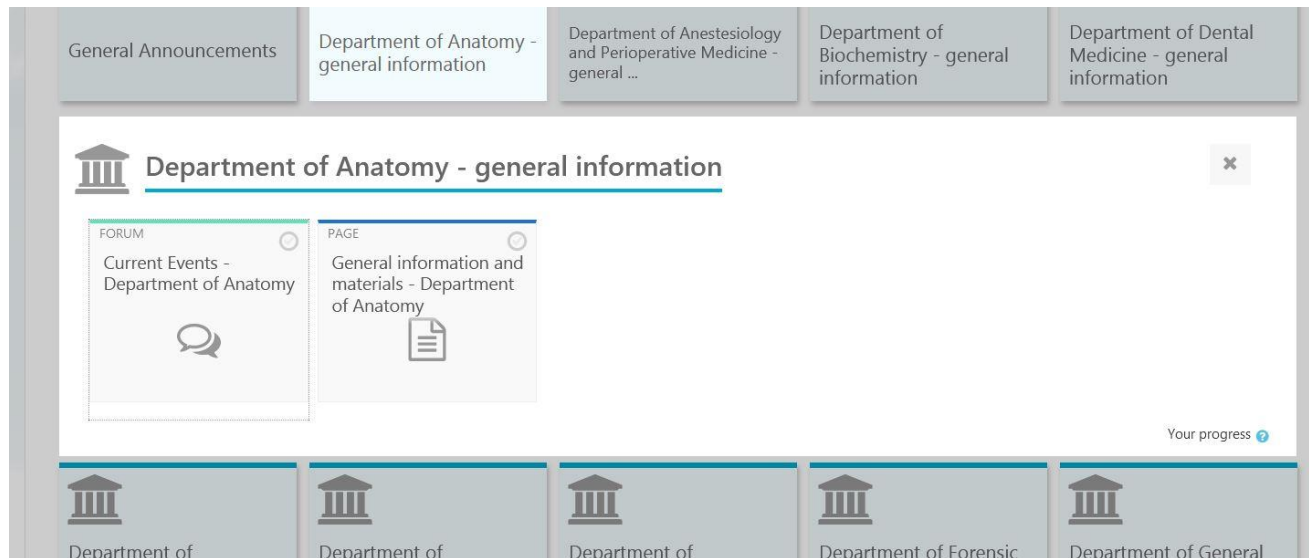

Subscription to the forum

Once you enroll to the courses, you are automatically subscribed to the main forum **Announcements** , so you will receive all information posted on that forum to your student email address.

Besides the courses you signed-into, all students are automatically enrolled in **Notice board MF**

Here you can find common **Current events from Departments** as well as **General information** and **Materials from relevant Departments**. That is, information and data that are not directly linked to only specific course. In order to subscribe to a forum **Current events from Departments** you should click to the relevant Department and then to **Current events – Department of**, and then on gear icon in the right corner: