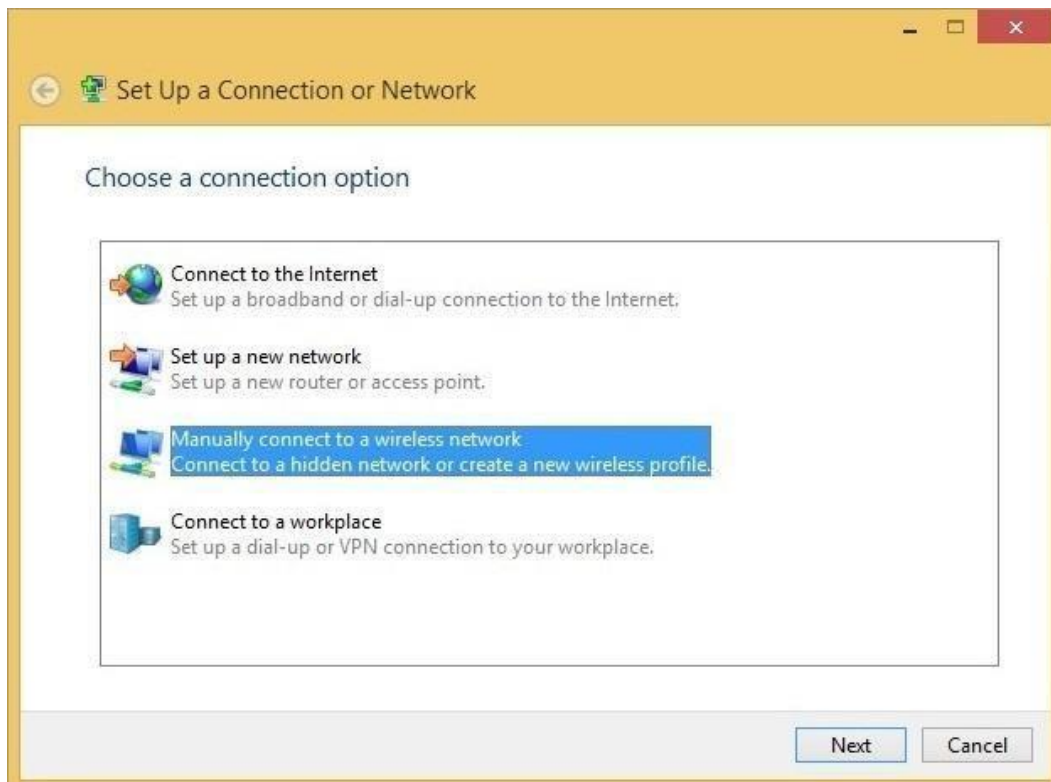

Setting up eduroam wireless network for Windows 10 operating system

Right click Windows icon in lower left corner and choose option „Network Connections“

In next window choose „Network and Sharing Center“.

Click on „Set up a new connection or network“, new window will open.

Choose option „Manually connect to a wireless network“ and click „Next“.

Fill out field „Network name“ with „eduroam“ (no quotation marks) then choose „WPA2-Enterprise“ from „Security type“ option . When finished go to „Next“.