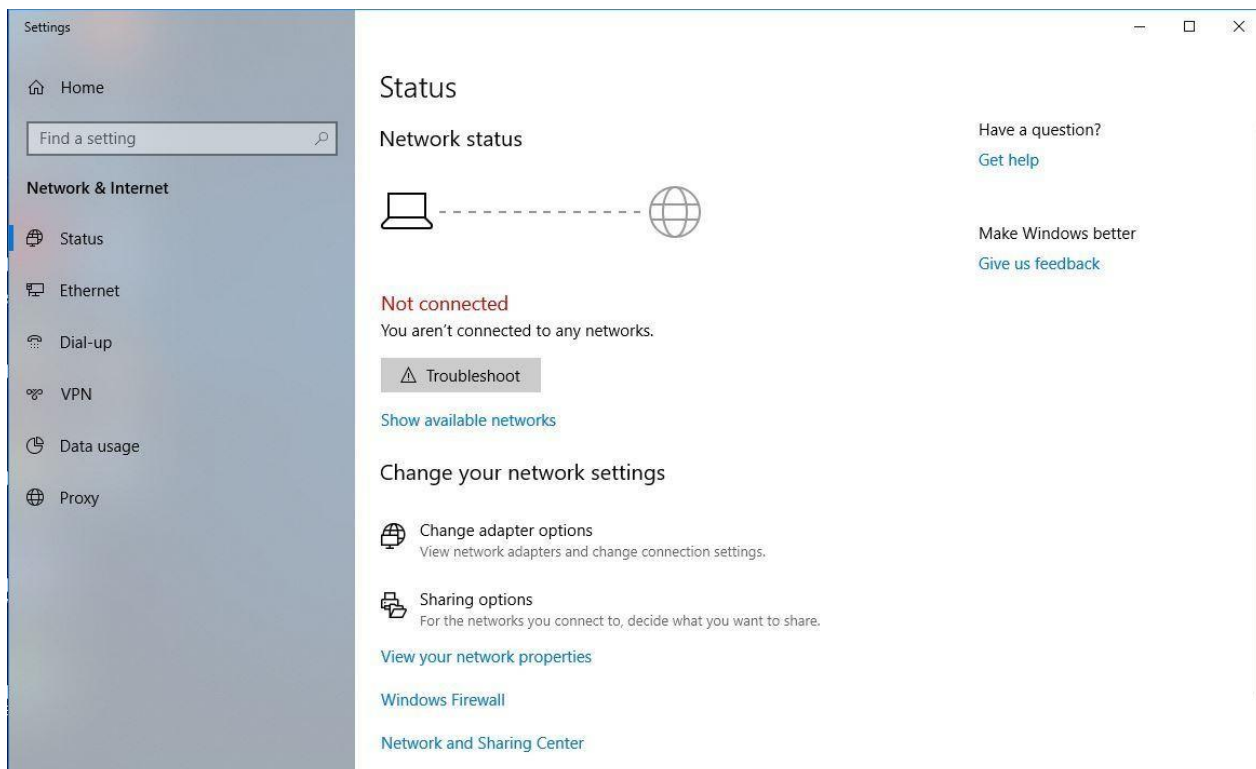

Setting up eduroam wireless network for Windows 10 operating system

Right click Windows icon in lower left corner and choose option „Network Connections“

In next window choose „Network and Sharing Center“.

Click on „Set up a new connection or network“, new window will open.

Choose option „Manually connect to a wireless network“ and click „Next“.

Fill out field „Network name“ with „eduroam“ (no quotation marks) then choose „WPA2-Enterprise“ from „Security type“ option . When finished go to „Next“.