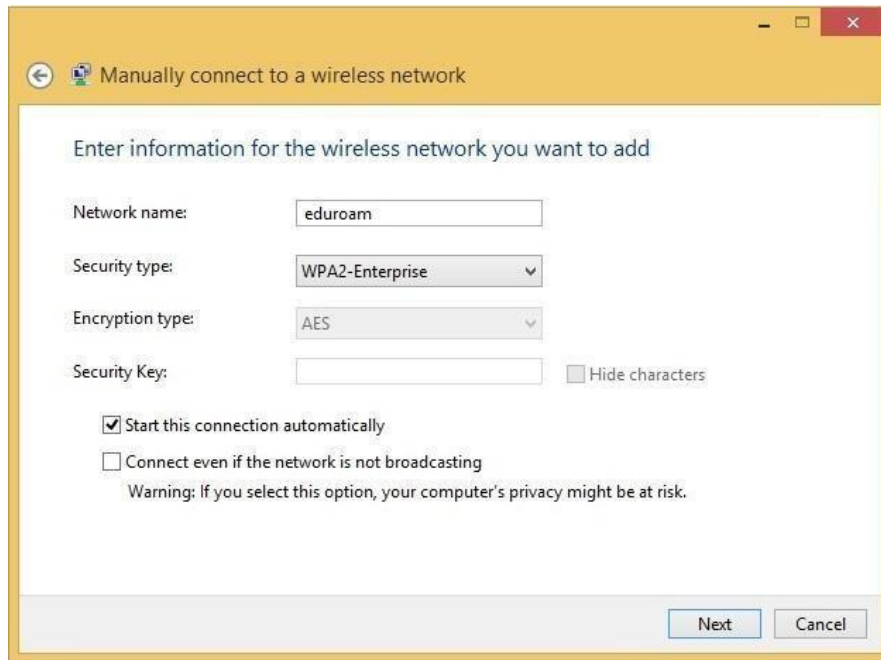

Setting up eduroam wireless network for Windows 10 operating system

Right click Windows icon in lower left corner and choose option „Network Connections“

In next window choose „Network and Sharing Center“.

Click on „Set up a new connection or network“, new window will open.

Choose option „Manually connect to a wireless network“ and click „Next“.

Fill out field „Network name“ with „eduroam“ (no quotation marks) then choose „WPA2-Enterprise“ from „Security type“ option . When finished go to „Next“.