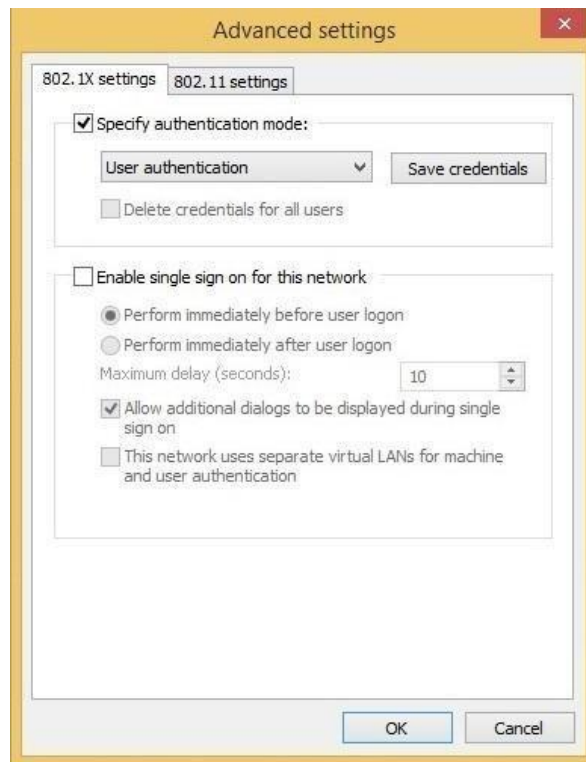

New window will open, choose option „Specify authentication mode“ then select „User authentication“. Click „OK“.

Click „OK“ once again and this will take you to „Change connection settings“ window, click on close „Close“.

With this you have successfully created Eduroam profile, from the list of available wireless networks choose „eduroam“, then enter your ID and password.