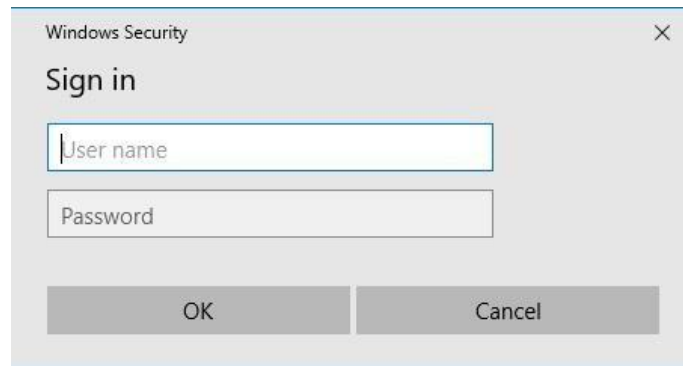

In the couple of moments you will be logged in to eduroam network and will have free access to internet.

NOTE:

- ✓ **For students:** Your „User name“ is your official student email address (username on SOVA), and your „Password“ is password on SOVA.
- ✓ **For staff:** Your „user name“ is your official faculty email address (username on SOVA), and your „Password“ is password on SOVA.
- ✓ **Forgotten password** can be reset on the following link:
  <https://ldap1.mf.uns.ac.rs/lozinka/index.php?action=sendtoken>