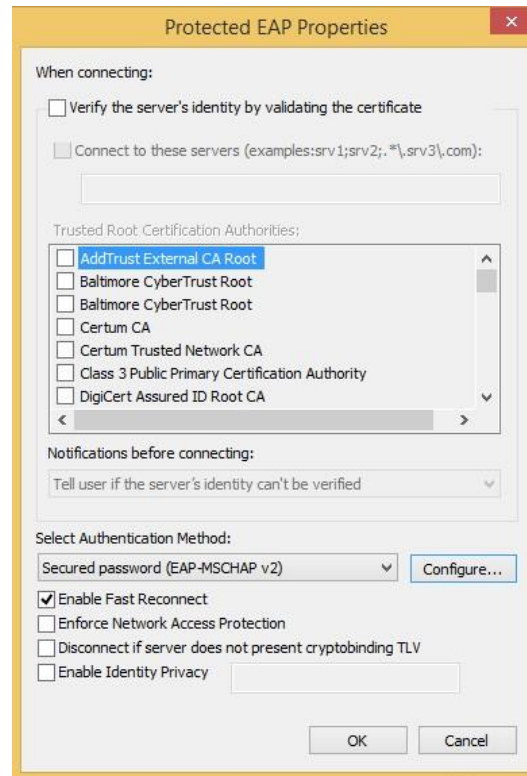

Setting up eduroam wireless network for Windows 10 operating system

Right click Windows icon in lower left corner and choose option „Network Connections“

In next window choose „Network and Sharing Center“.

Click on „Set up a new connection or network“, new window will open.

Choose option „Manually connect to a wireless network“ and click „Next“.

Fill out field „Network name“ with „eduroam“ (no quotation marks) then choose „WPA2-Enterprise“ from „Security type“ option . When finished go to „Next“.

In next window go to option „Change connection settings“, when new window opens choose „Security“ Tab.

Click on „Settings“, new window will appear.

In new window deselect „Verify the servers identity by validating the certificate“: